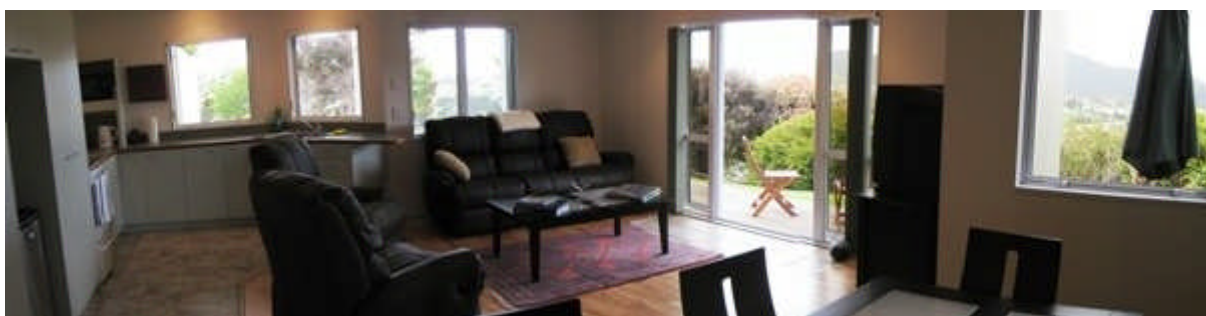

## Whangarei Views Bed & Breakfast 2 bedroom furnished apartment

- Ⓞ Bedroom1: King sized bed
- Ⓞ Bedroom2: Twin beds or Superking bed
- Ⓞ Private entrance and off street parking
- Ⓞ Fully fitted kitchen and dining room
- Ⓞ Lounge with comfy leather recliners, TV, DVDs, CD and radio
- Ⓞ Free wireless broadband internet
- Ⓞ Laundry, washing line, iron & board
- Ⓞ BBQ, garden furniture, library, toys, golf clubs
- Ⓞ Large garden and patio/deck with amazing views, next to a scenic reserve

Bathroom

Dining table (high chair is also available)

BBQ

Bathroom

Laundry

Own driveway, entrance and garden with great views

View over Kensington to Parihaka