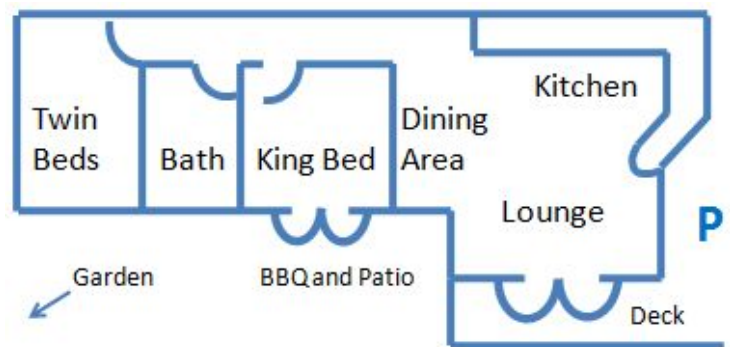

## Whangarei Views Bed & Breakfast 2 bedroom furnished apartment

- Ⓞ Bedroom1: King sized bed
- Ⓞ Bedroom2: Twin beds or Superking bed
- Ⓞ Private entrance and off street parking
- Ⓞ Fully fitted kitchen and dining room
- Ⓞ Lounge with comfy leather recliners, TV, DVDs, CD and radio
- Ⓞ Free wireless broadband internet
- Ⓞ Laundry, washing line, iron & board
- Ⓞ BBQ, garden furniture, library, toys, golf clubs
- Ⓞ Large garden and patio/deck with amazing views, next to a scenic reserve

Bathroom

Dining table (high chair is also available)

BBQ

Bathroom

Laundry

Own driveway, entrance and garden with great views

View over Kensington to Parihaka