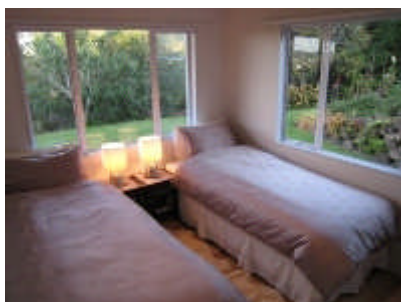

## Whangarei Views Bed & Breakfast 2 bedroom furnished apartment

- Ⓞ Bedroom1: King sized bed
- Ⓞ Bedroom2: Twin beds or Superking bed
- Ⓞ Private entrance and off street parking
- Ⓞ Fully fitted kitchen and dining room
- Ⓞ Lounge with comfy leather recliners, TV, DVDs, CD and radio
- Ⓞ Free wireless broadband internet
- Ⓞ Laundry, washing line, iron & board
- Ⓞ BBQ, garden furniture, library, toys, golf clubs
- Ⓞ Large garden and patio/deck with amazing views, next to a scenic reserve

Bathroom

Dining table (high chair is also available)

BBQ

Bathroom

Laundry

Own driveway, entrance and garden with great views

View over Kensington to Parihaka