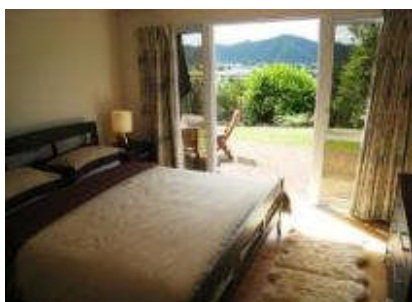

## Whangarei Views Bed & Breakfast 2 bedroom furnished apartment

- Ⓞ Bedroom1: King sized bed
- Ⓞ Bedroom2: Twin beds or Superking bed
- Ⓞ Private entrance and off street parking
- Ⓞ Fully fitted kitchen and dining room
- Ⓞ Lounge with comfy leather recliners, TV, DVDs, CD and radio
- Ⓞ Free wireless broadband internet
- Ⓞ Laundry, washing line, iron & board
- Ⓞ BBQ, garden furniture, library, toys, golf clubs
- Ⓞ Large garden and patio/deck with amazing views, next to a scenic reserve

Bathroom

Dining table (high chair is also available)

BBQ

Bathroom

Laundry

Own driveway, entrance and garden with great views

View over Kensington to Parihaka